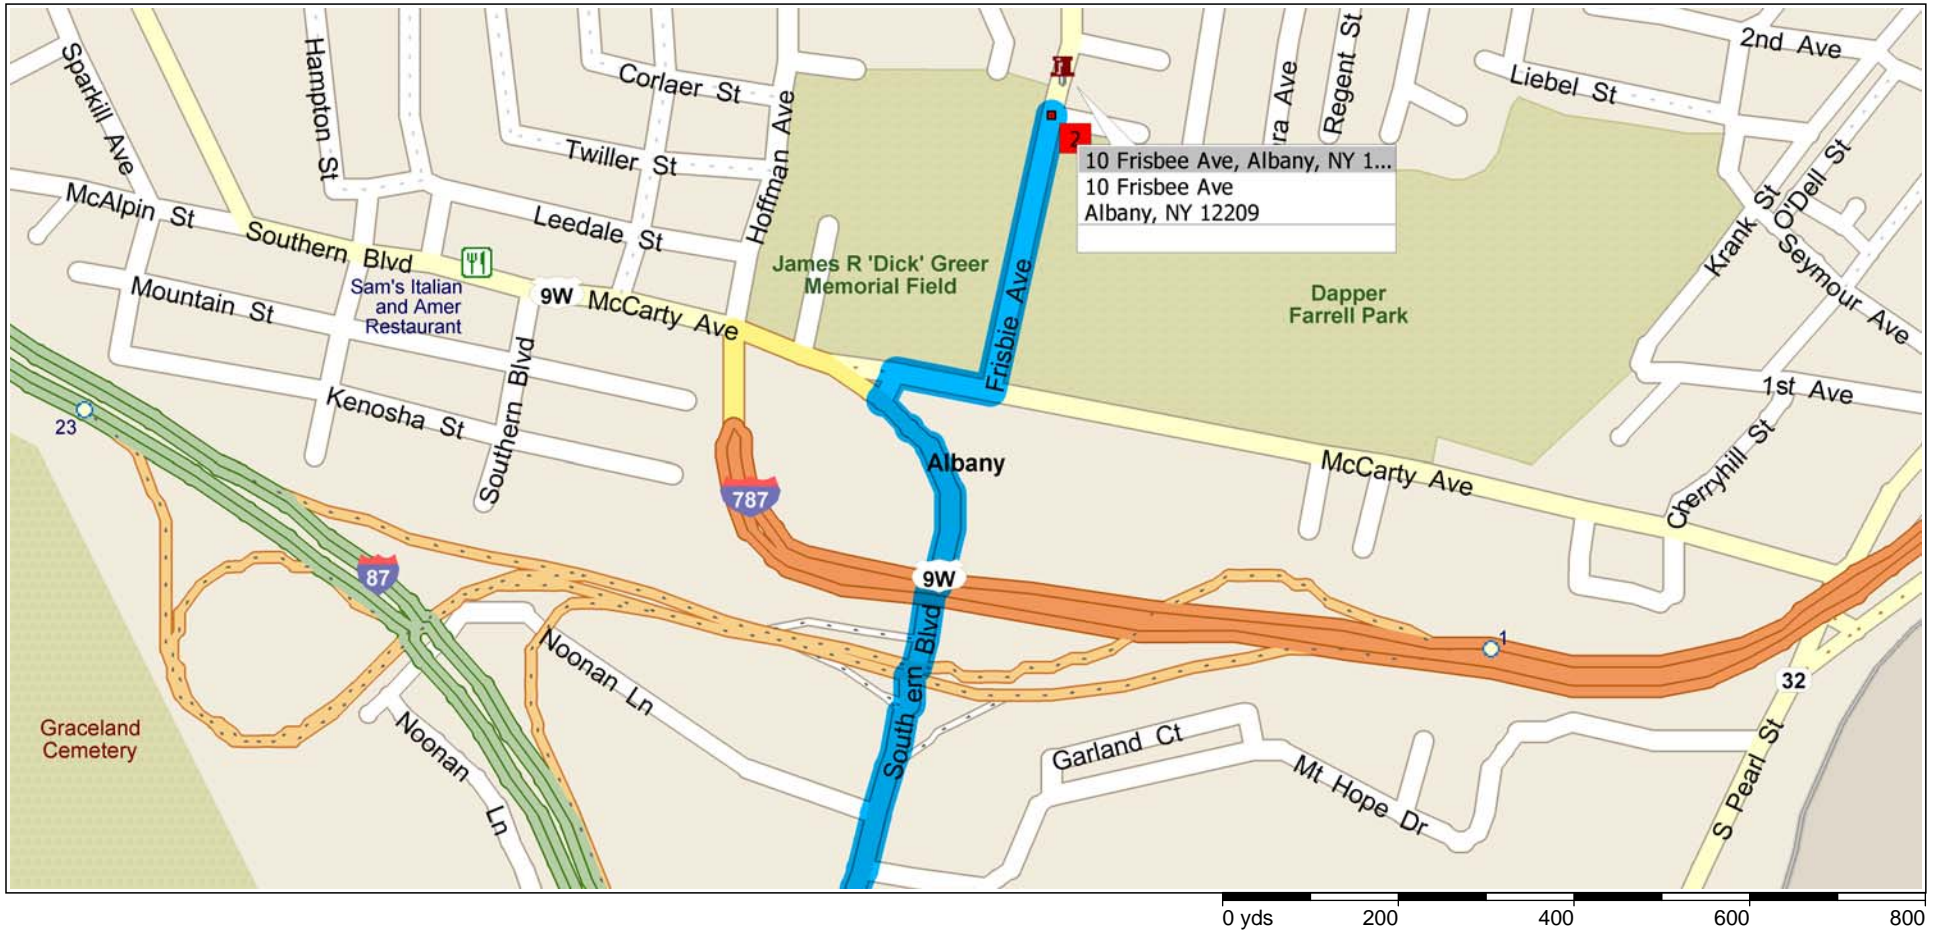

Plumeri Sports Complex (College of Saint Rose), 10 Frisbee Ave, Albany, NY 12209 - From Bethlehem Soccerplex

**DRIVING DIRECTIONS:**

Depart Intersection of 9W/Wemple Rd, Glenmont, NY 12077 on US-9W (North) for 4.1 mi  
Turn RIGHT (North) onto Local road(s) for 43 yds  
Turn RIGHT (East) onto McCarty Ave, then immediately turn LEFT (North) onto Frisbie Ave for 0.2 mi  
Arrive Plumeri Sports Complex (10 Frisbee Ave, Albany, NY 12209)  
GPS: 42.63830, -73.77352